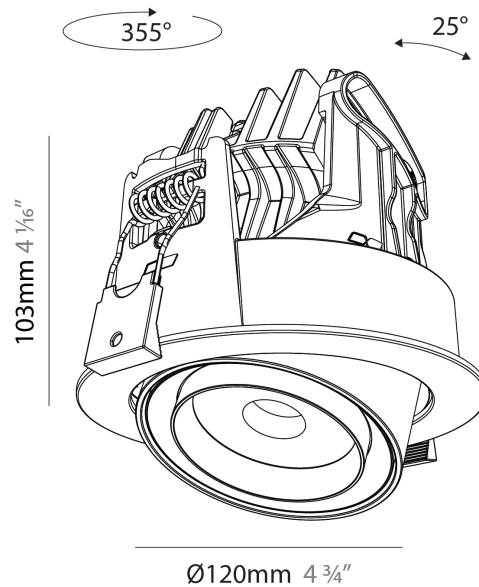

GENERAL

Series: Centriq
Subseries: Centriq Round Flex Adjustable
Brand: Prolicht
Division: Architectural
Mounting Type: Recessed
Mounting Location: Ceiling
Subcategory: Spots

PHYSICAL

Shape: Cylinder
Diameter (mm): 120
Diameter (in): 4 ¾
Height (mm): 103
Height (in): 4 1/16
Min. Recessing Depth (mm): 120
Min. Recessing Depth (in): 4 ¾
Light Distribution: Adjustable / Direct
Weight (kg): 0.666
Fixture Finish: SSR / BKV / CWI / CRY / HAB / UFT / ITA / RUA / FTG / MYG / LOD / PUS / FRO / FUP / KIA / POP / BLS / SPG / MEY / GOH / GUM / CHC / COM / ABZ / JAG / OBR / MOS / ROR
Fixture Material: Aluminum
Cut-out Measurements: Dia. 112mm / 4 7/16"

ELECTRICAL

Lamp Type: LED (Zhaga Standard)
Input Wattage (W): 8.2
Total Output Wattage (W): 7.3
Dimming: Dali Dimming
Driver Included: No
Driver Location: Remote
Driver Type: Constant Current - Universal
Driver Class: Class 2
Input Voltage (V): 120 - 277
Constant Current (MA): 200

LED

Color Temperature (°K): 2700-6500 Tunable White
Max. Delivered Lumen (lm): 391 - 451
Nominal Lumen (lm): 576 - 664
CRI: >90 CRI
Lamp Life (hrs): 50000

OPTICAL

Beam Angle: 14 - 46
Adjustability: Rotational 350° / Tilt 25°

RATINGS AND CERTIFICATIONS

Certified By: CSA Certified to UL and CSA Standards
IP rating: IP20