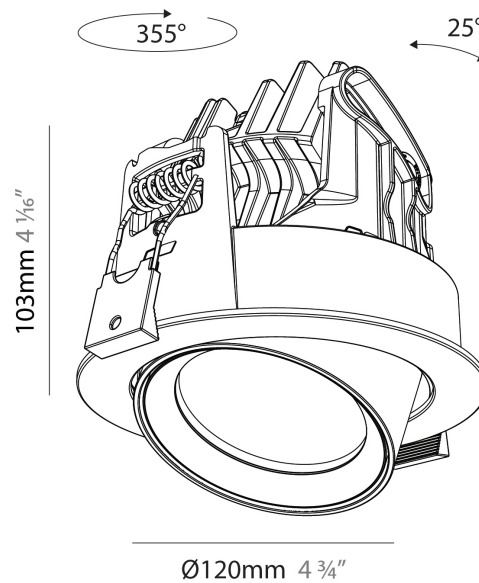

GENERAL

Series: Centriq
Subseries: Centriq Round Adjustable
Brand: Prolicht
Division: Architectural
Mounting Type: Recessed
Mounting Location: Ceiling
Subcategory: Spots

PHYSICAL

Shape: Cylinder
Diameter (mm): 120
Diameter (in): 4 ¾
Height (mm): 105
Height (in): 4 ⅛
Min. Recessing Depth (mm): 120
Min. Recessing Depth (in): 4 ¾
Light Distribution: Adjustable / Direct
Weight (kg): 0.651
Diffuser: Lens Pack - No Lens / Opal / Linear Spread Lens / Honeycomb / Spread Lens
Fixture Finish: SSR / BKV / CWI / CRY / HAB / UFT / ITA / RUA / FTG / MYG / LOD / PUS / FRO / FUP / KIA / POP / BLS / SPG / MEY / GOH / GUM / CHC / COM / ABZ / JAG / OBR / MOS / ROR
Fixture Material: Aluminum
Cut-out Measurements: Dia. 112mm / 4 7/16"

ELECTRICAL

Lamp Type: LED (Zhaga Standard)
Input Wattage (W): 27.4
Total Output Wattage (W): 24.6
Dimming: Dali Dimming
Driver Included: No
Driver Location: Remote
Driver Type: Constant Current - Universal
Driver Class: Class 2
Input Voltage (V): 120 - 277
Constant Current (MA): 700

LED

Color Temperature (°K): 2700-6500 Tunable White
Max. Delivered Lumen (lm): Max 2403
Nominal Lumen (lm): 2827
CRI: >90 CRI
Lamp Life (hrs): 50000

OPTICAL

Reflector°: 24 / 34 / 54
Adjustability: Rotational 350°; Tilt 90°

RATINGS AND CERTIFICATIONS

Certified By: Certified for North American Standards
IP rating: IP20